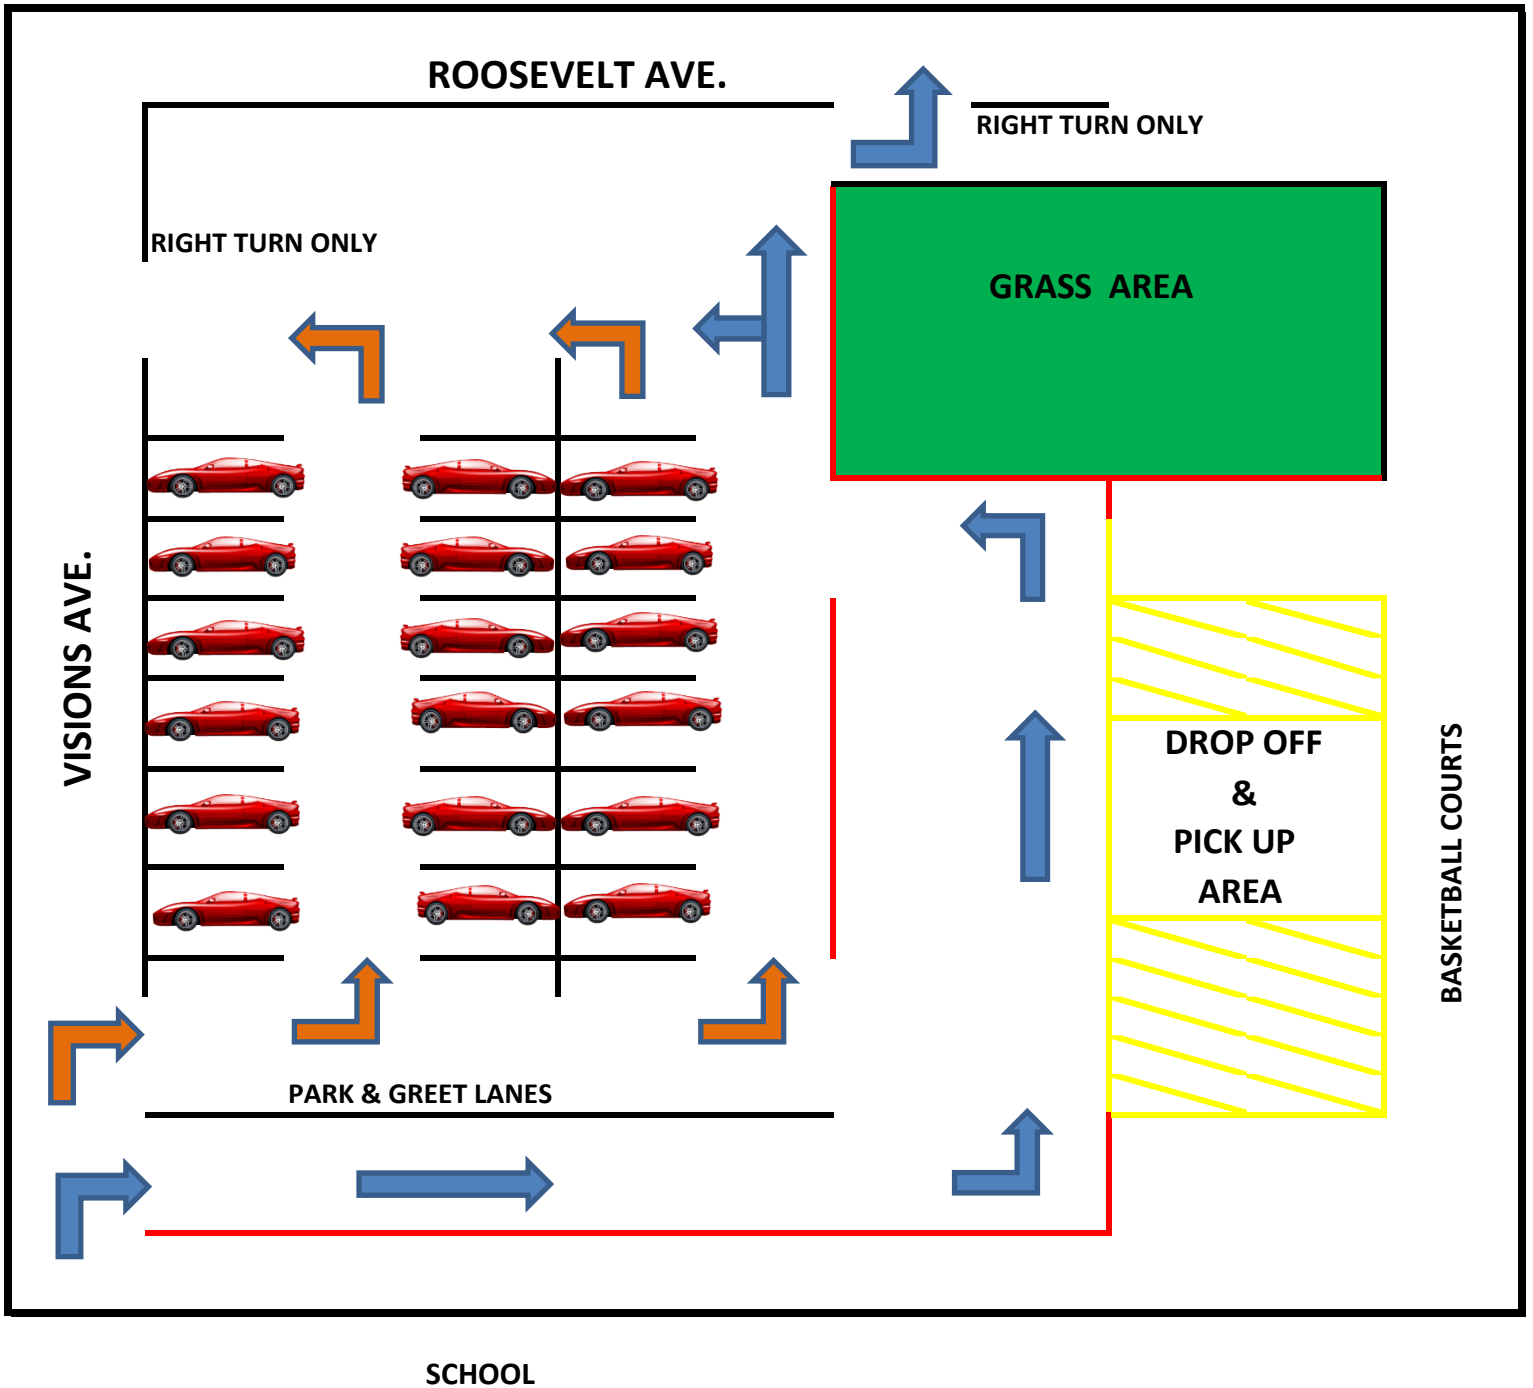

JTMS PARKING CHART

HELPFUL HINTS

BLUE LANE IS FOR DROP OFF AND PICK UP
STUDENTS WILL BE WAITING IN THE DROP OFF / PICKUP AREA

ORANGE LANE IS FOR PARK & GREET STUDENTS
ARRANGE WITH STUDENTS TO WALK TO CAR

NO PARKING ON RED CURBS AT ANY TIME

OBEY TURN SIGNS AT ALL TIMES